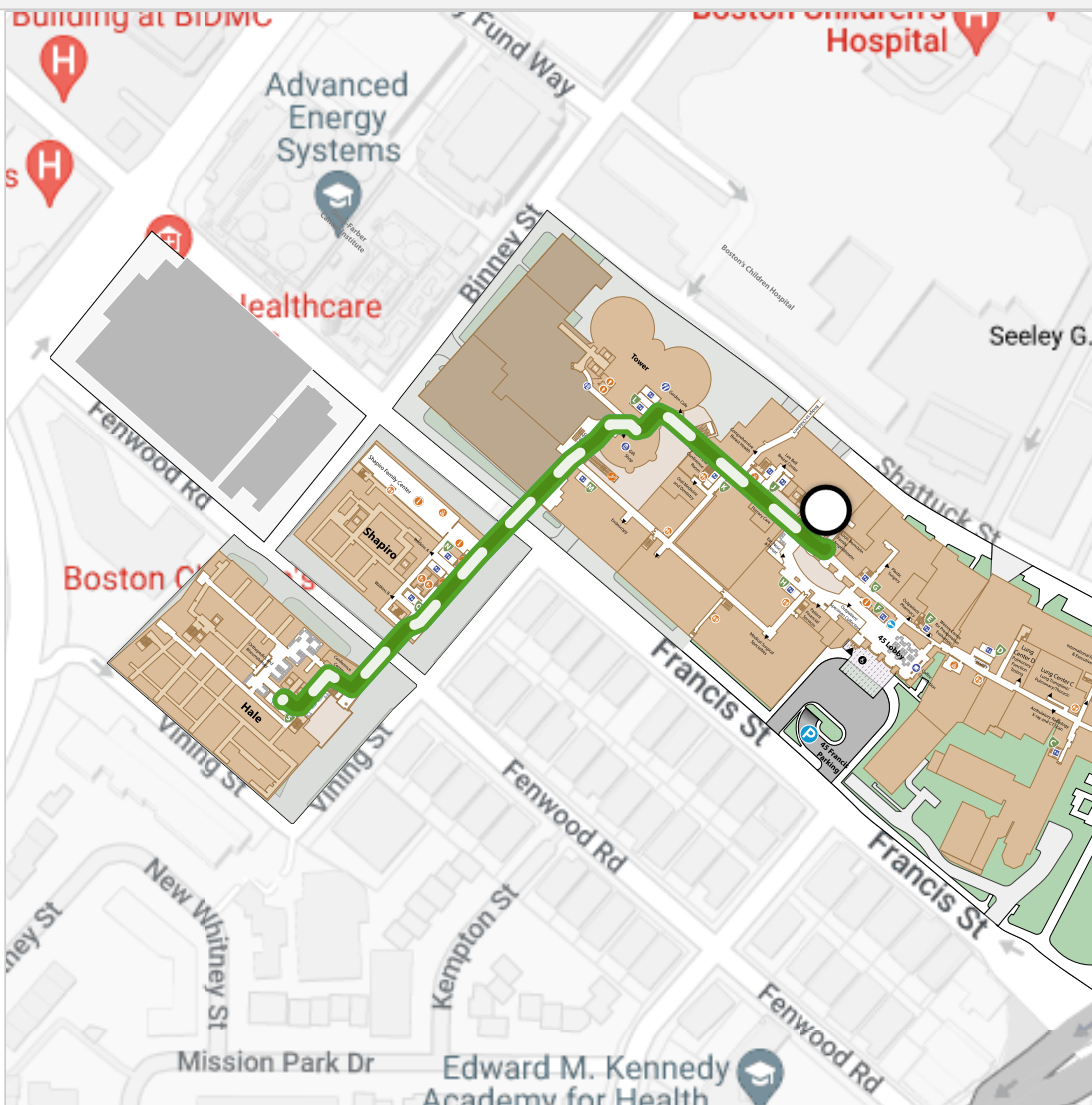

Directions:

From: Bornstein Family Amphitheater

To: BWH: Judith and Ira Rosenberg Garden Cafe

Step 1 - Second floor

1. Exit the Ampitheatre to the Pike (Go 5 ft)

2. Turn right and continue walking along the Pike until you reach the L elevators (Go 355 ft)

3. Turn slight left onto the Pike and continue over the Pike bridge and walk through Shapiro (Go 375 ft)

4. Continue walking straight into the Building for Transformative Medicine (Go 103 ft)

5. Turn right to proceed past the glass wall (Go 35 ft)

2. Turn left towards the cafe (Go 73 ft)

3. Turn slight right into the Cafe (Go 6 ft)

4. Arrive at Destination